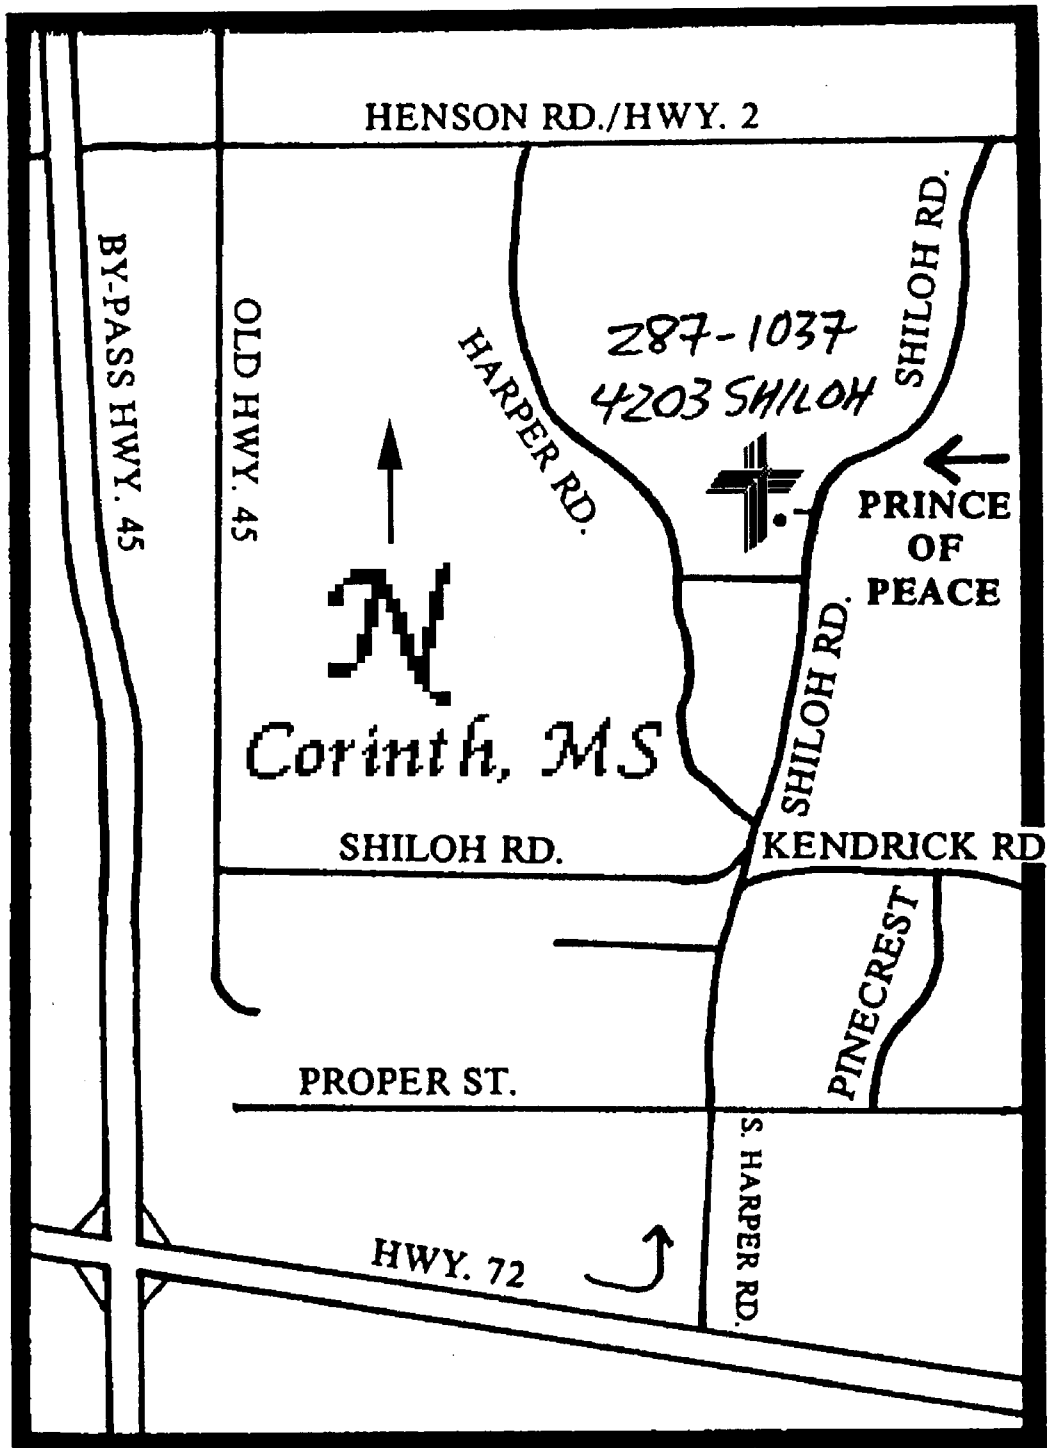

Prince of Peace Lutheran Church

4203 Shiloh Road
Corinth, MS 38834
(662) 287-1037

The church is 0.7 miles north of the intersection of Kendrick, Harper and Shiloh roads. The church is 3 miles north of the intersection of Highway 72 and Harper Road. Harper Road becomes Shiloh Road when it intersects with Kendrick Road. The church is set well back from the west side of Shiloh Road.